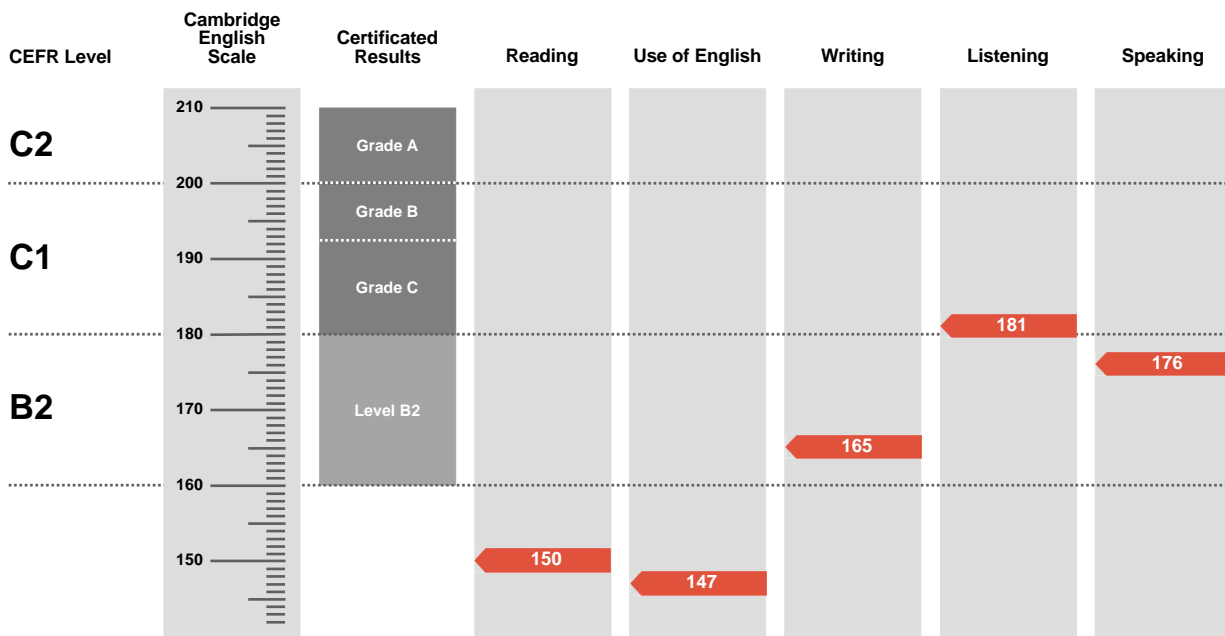

### Statement of Results

Candidate name

**SANTIAGO FERNANDO WEINBINDER**

Place of entry

**BUENOS AIRES**

Result

**Council of Europe  
Level B2**

Overall Score

**164**

CEFR Level

**B2**

Advanced is an examination targeted at Level C1 in the Council of Europe's Common European Framework of Reference.

Candidates achieving Grade A (between 200 and 210 on the Cambridge English Scale) receive a certificate stating that they have demonstrated ability at Level C2. Candidates achieving Grade B or Grade C (between 180 and 199 on the Cambridge English Scale) receive a certificate at Level C1.